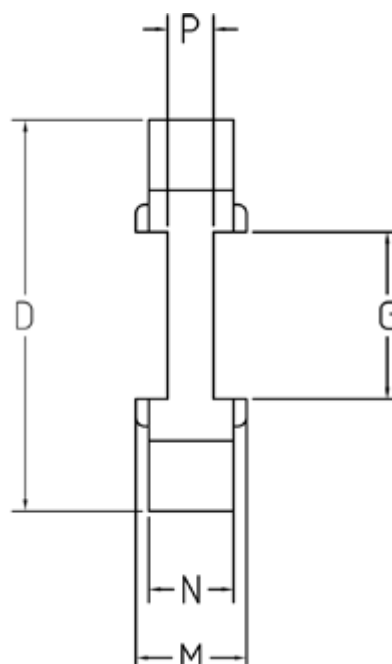

Data Sheet

Article number: 333500904

Description: Element Klonex ES 19/24
Blue spider 80Sh A

Measures

D = 20

G = 7,2

M = 10

N = 8

P = 2.0